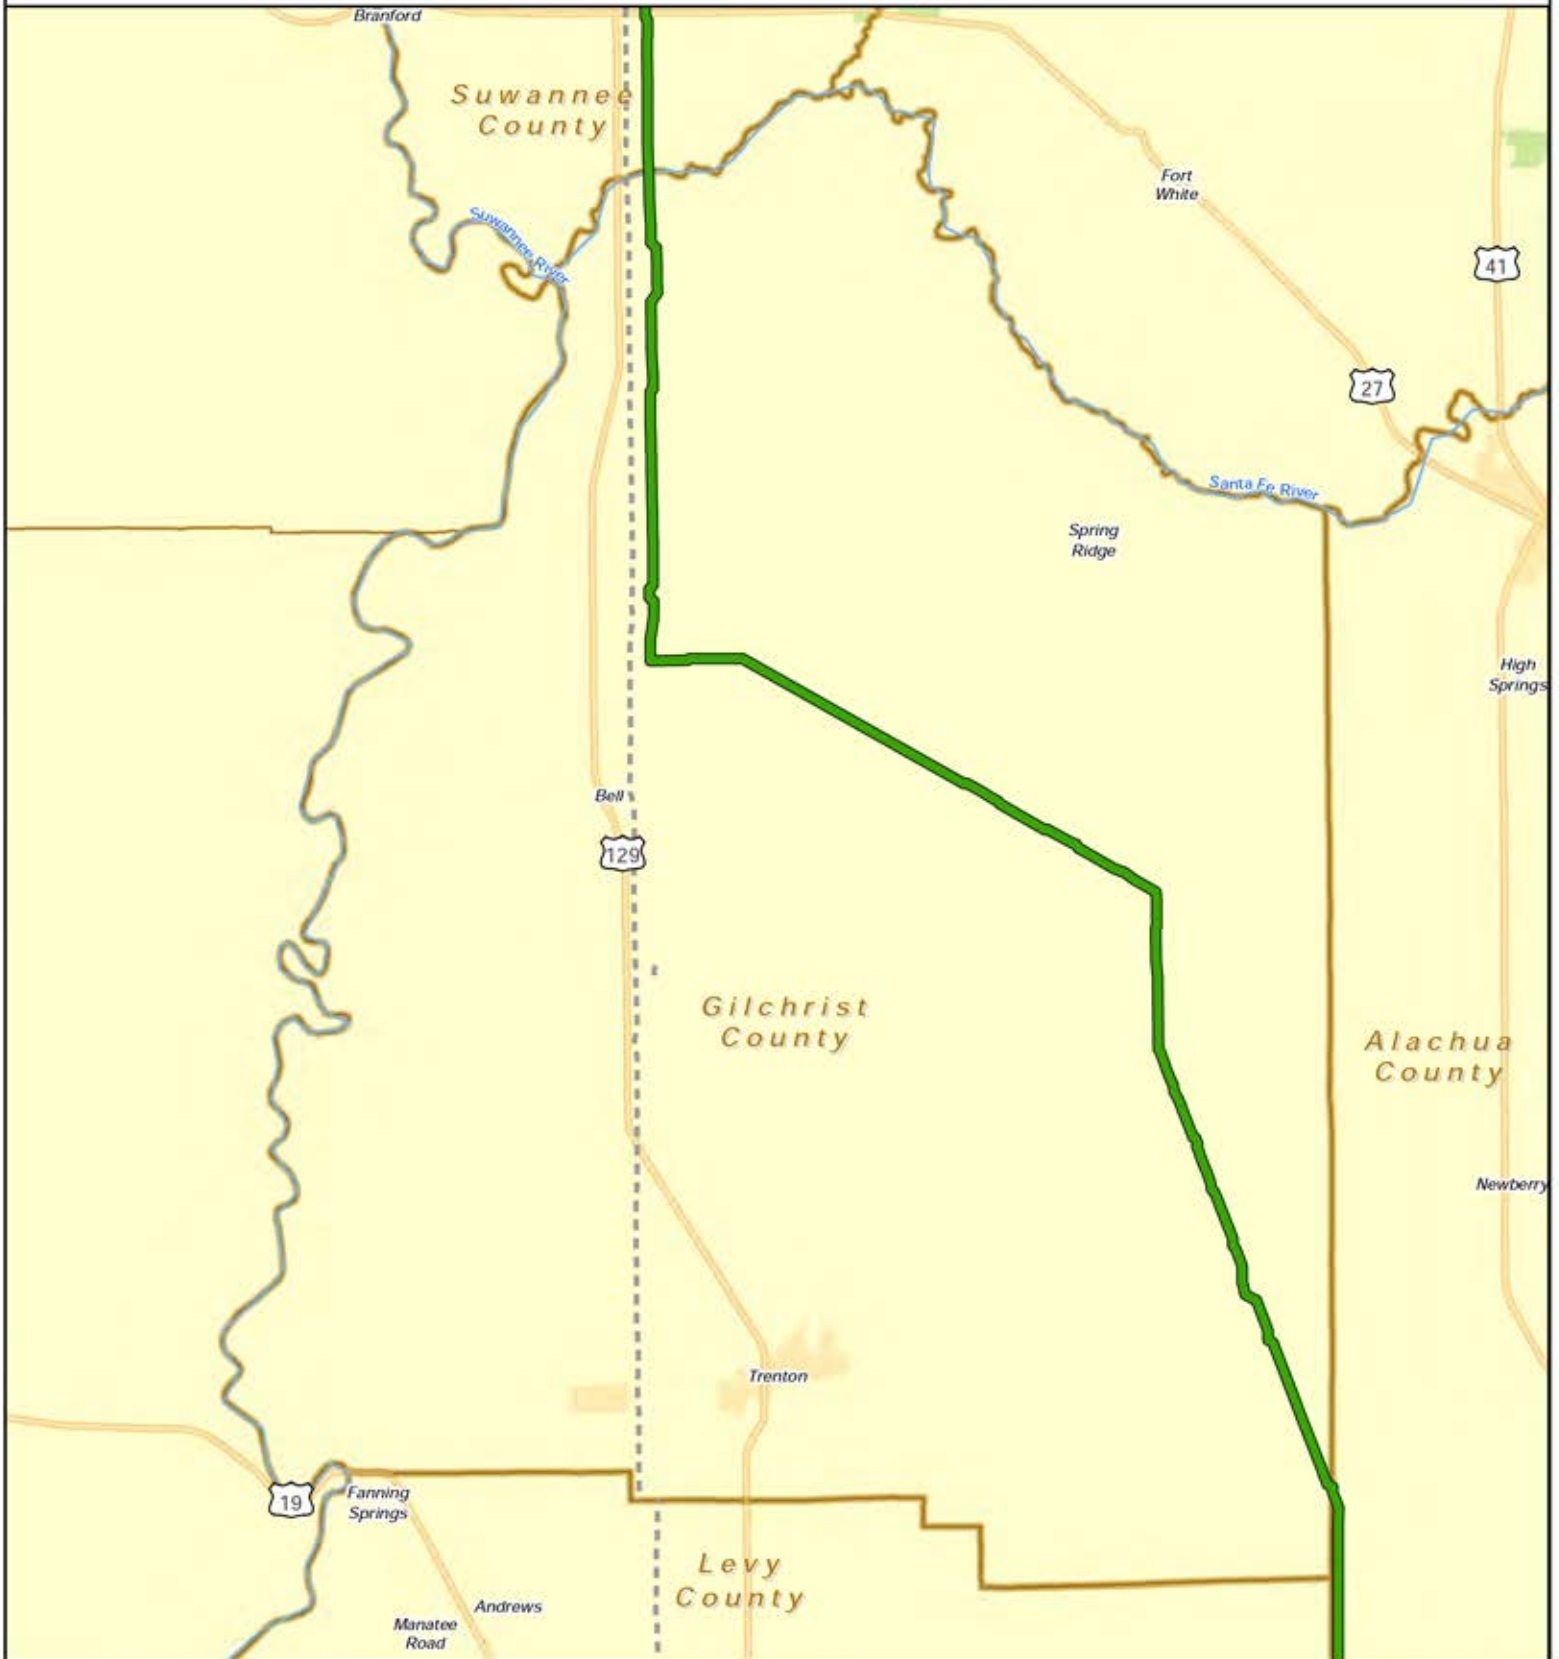

GILCHRIST COUNTY, FLORIDA

Legend

-  PROPOSED SABAL TRAIL PIPELINE
-  EXISTING PIPELINES