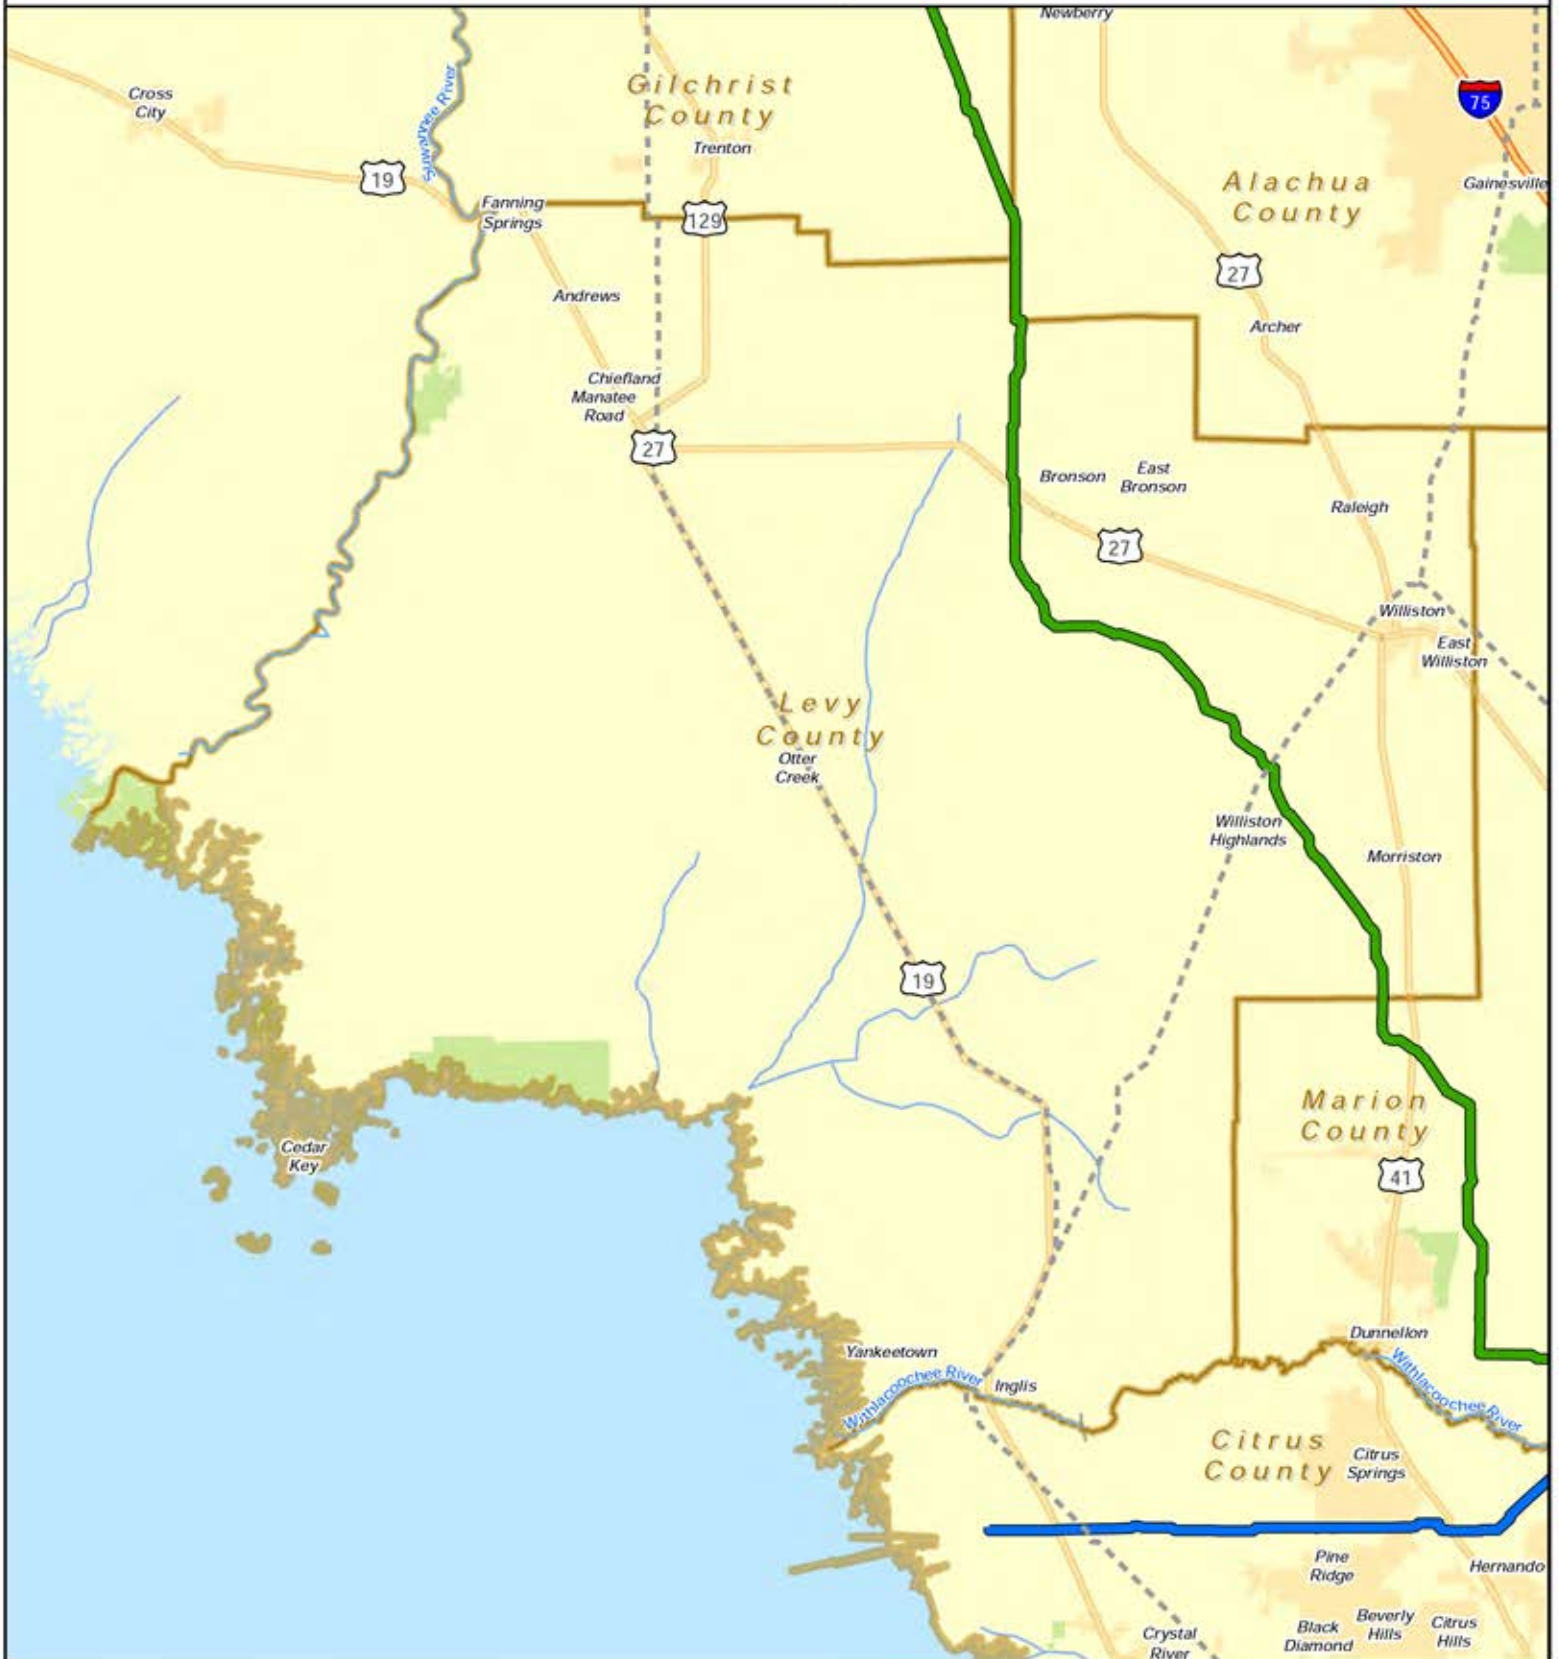

LEVY COUNTY, FLORIDA

Legend

-  PROPOSED SABAL TRAIL PIPELINE
-  PROPOSED SABAL TRAIL CITRUS COUNTY LINE
-  EXISTING PIPELINES