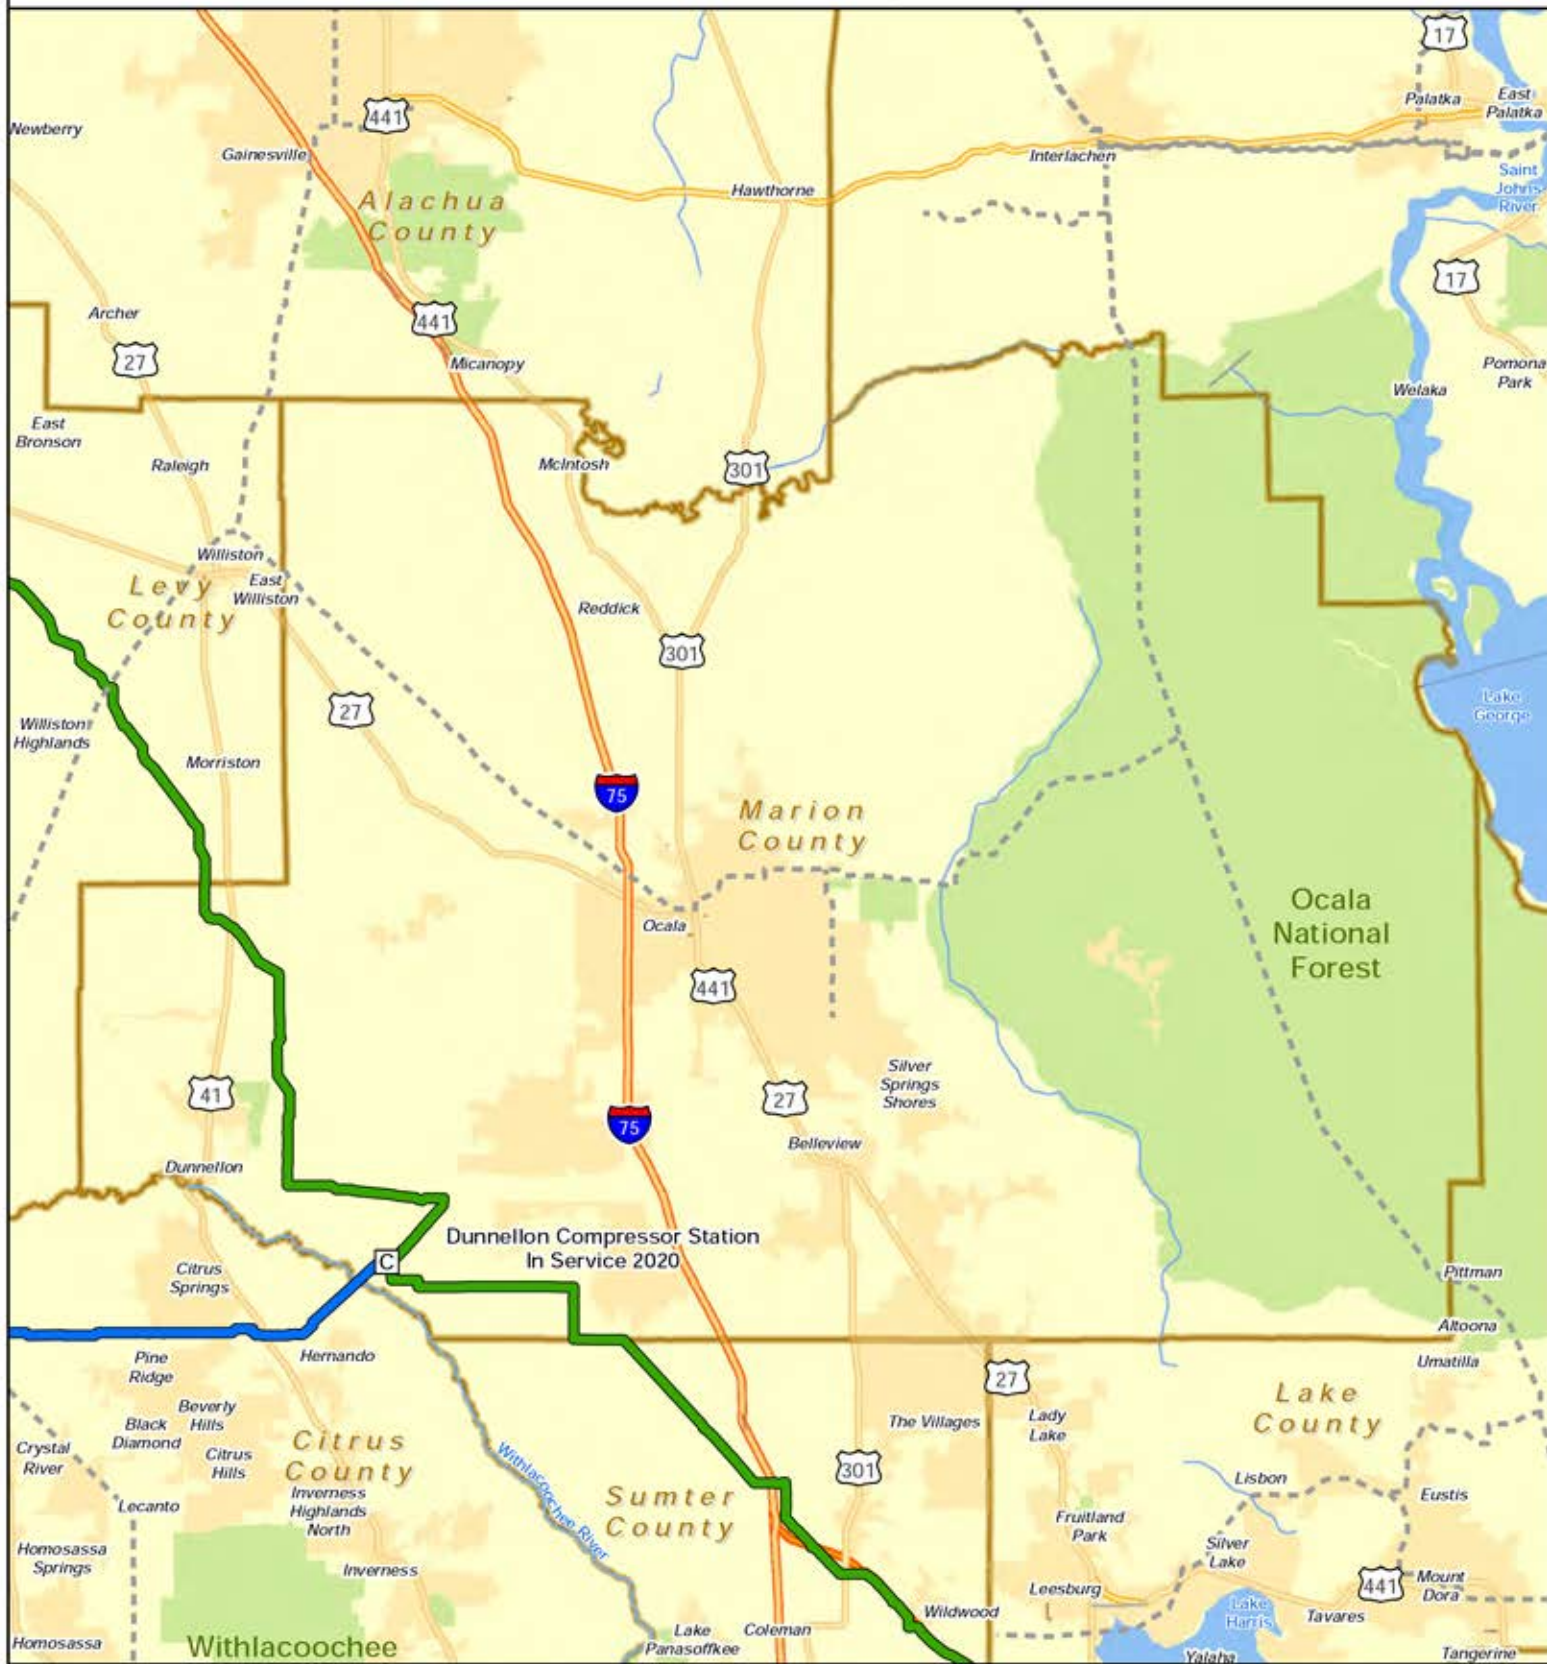

MARION COUNTY, FLORIDA

Legend

- PROPOSED COMPRESSOR STATION LOCATION
- PROPOSED SABAL TRAIL PIPELINE
- PROPOSED SABAL TRAIL CITRUS COUNTY LINE
- EXISTING PIPELINES