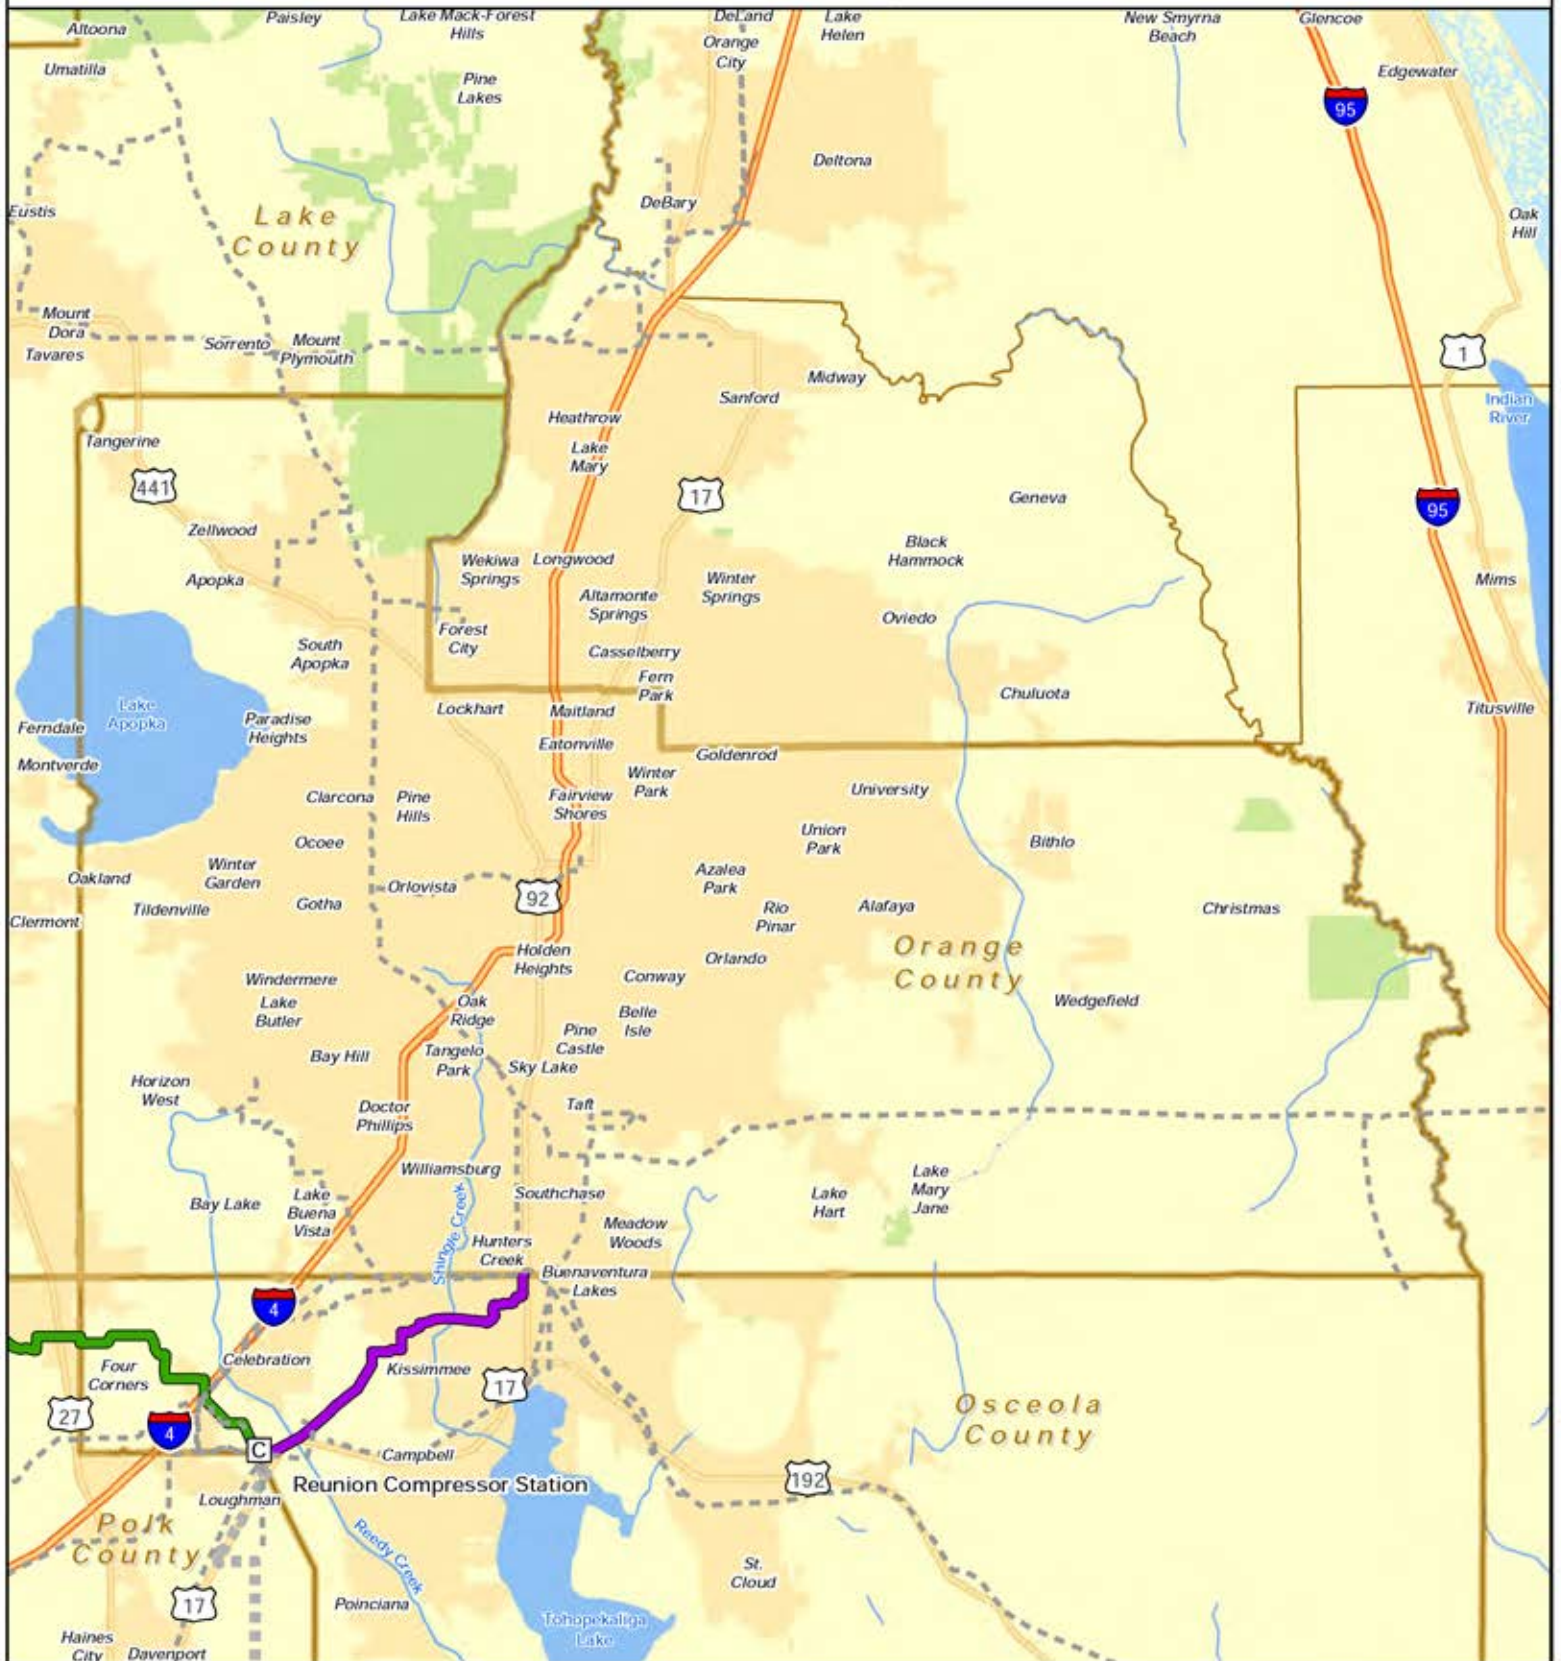

ORANGE COUNTY, FLORIDA

Legend

-  PROPOSED COMPRESSOR STATION LOCATION
-  PROPOSED SABAL TRAIL PIPELINE
-  PROPOSED SABAL TRAIL HUNTERS CREEK LINE
-  EXISTING PIPELINES