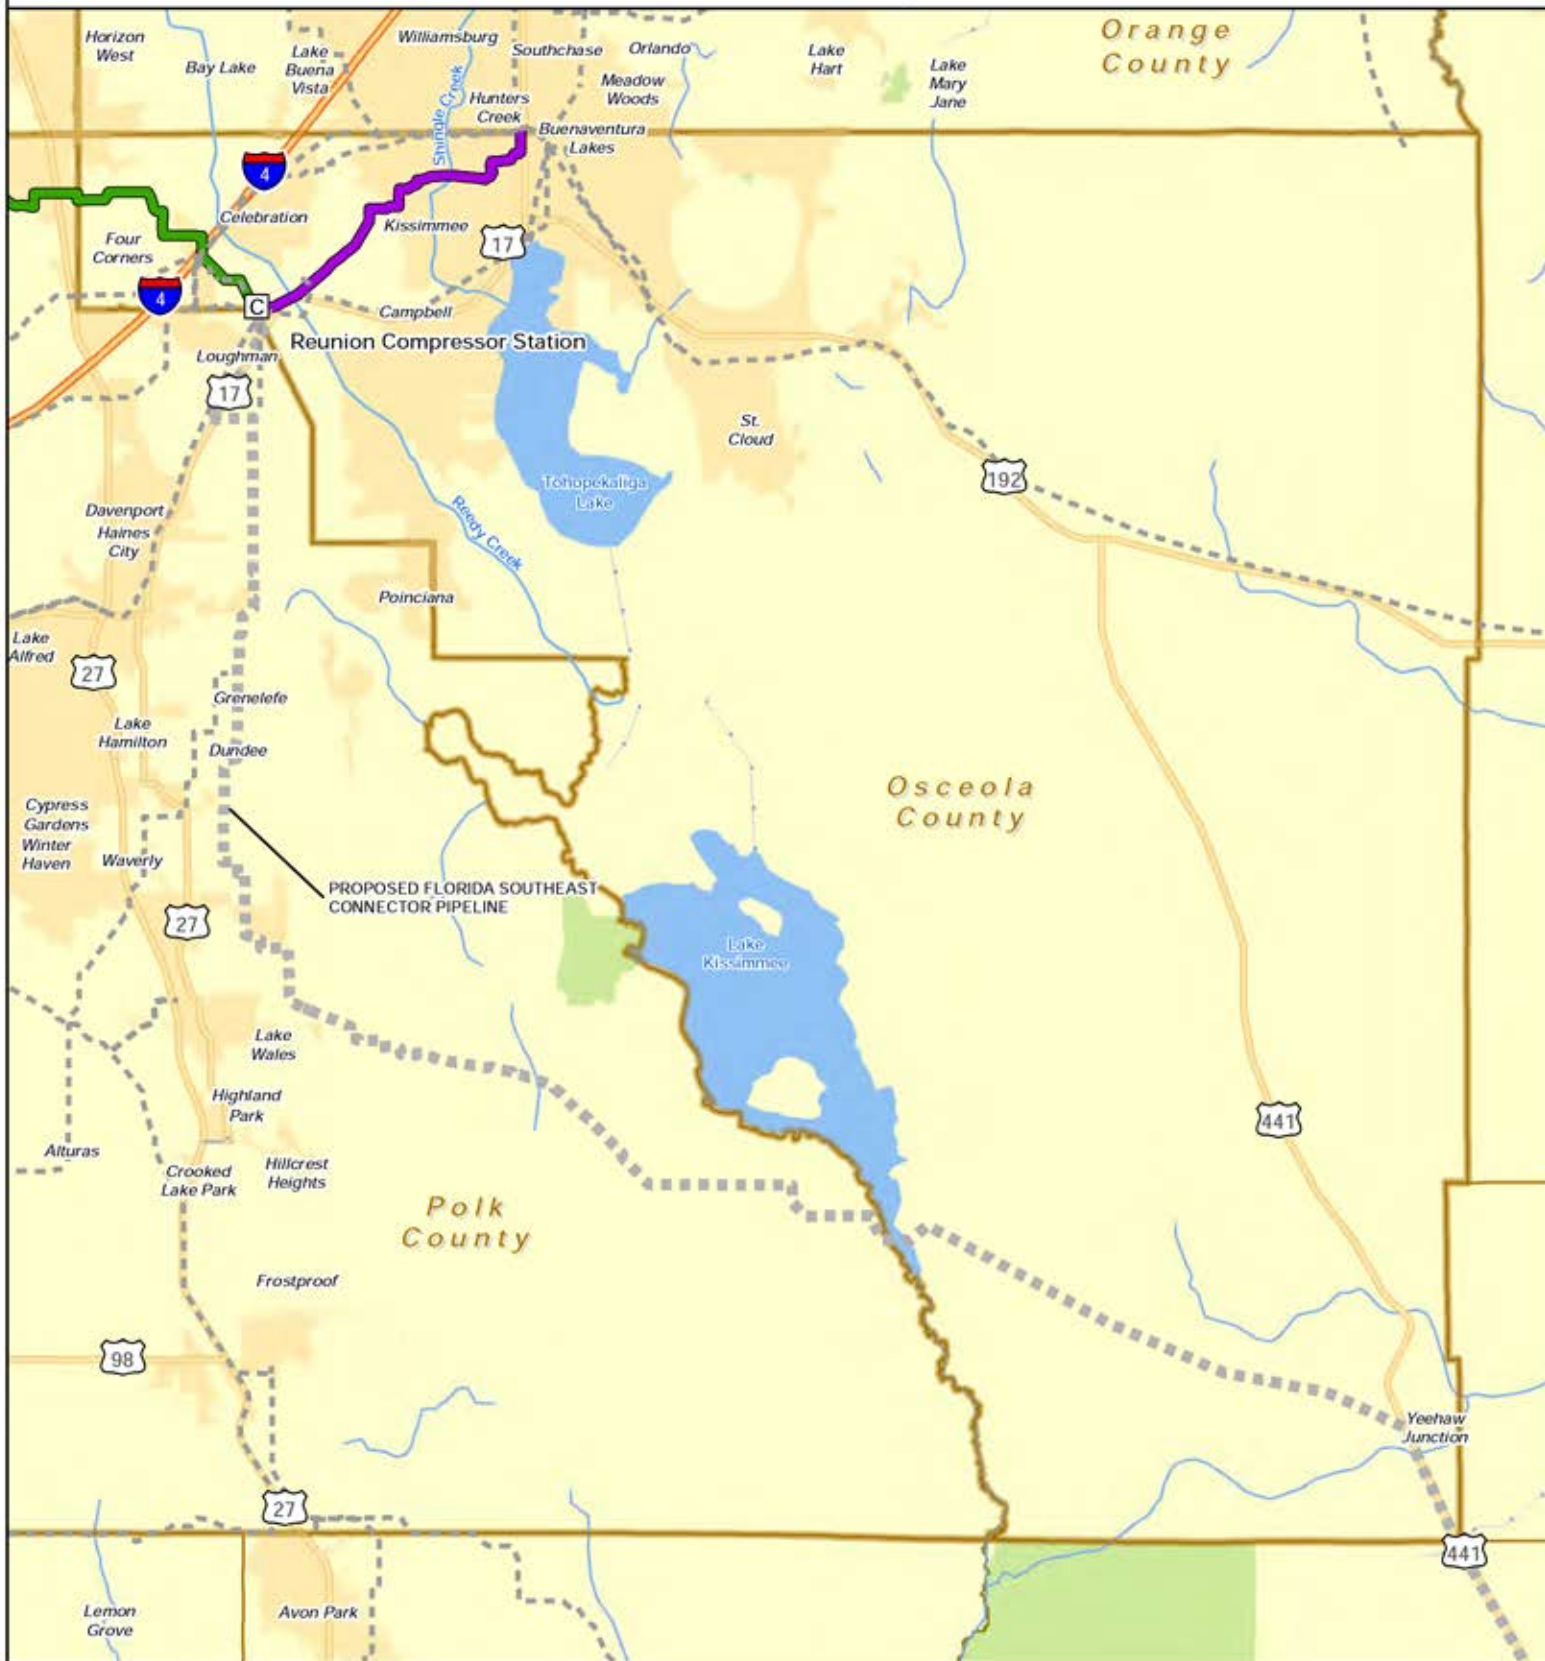

OSCEOLA COUNTY, FLORIDA

Legend

- PROPOSED COMPRESSOR STATION LOCATION
- PROPOSED SABAL TRAIL PIPELINE
- PROPOSED SABAL TRAIL HUNTERS CREEK LINE
- EXISTING PIPELINES