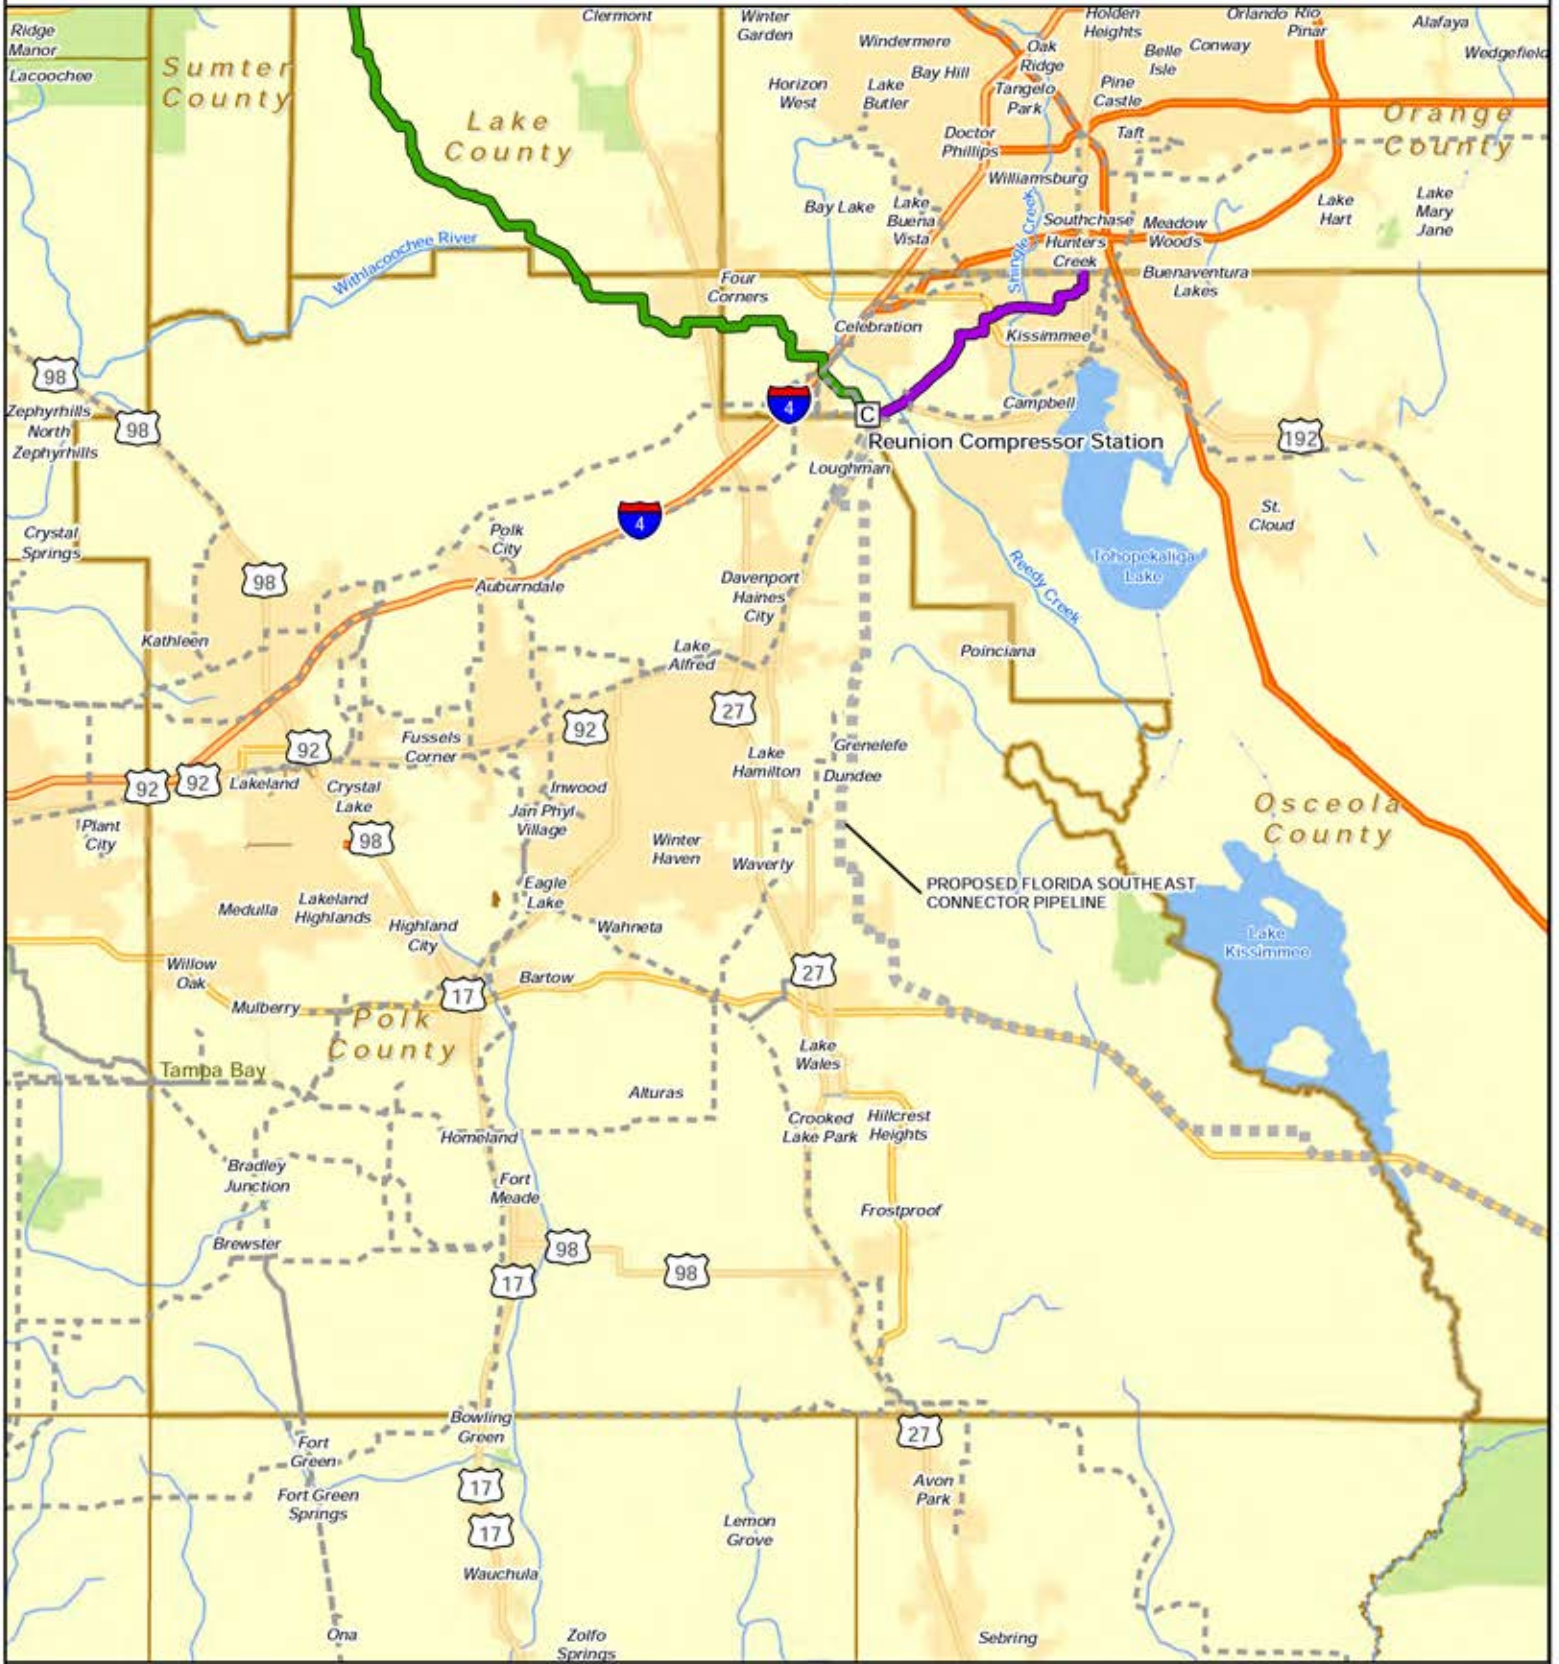

POLK COUNTY, FLORIDA

Legend

- C PROPOSED COMPRESSOR STATION LOCATION
- PROPOSED SABAL TRAIL PIPELINE
- PROPOSED SABAL TRAIL HUNTERS CREEK LINE
- EXISTING PIPELINES