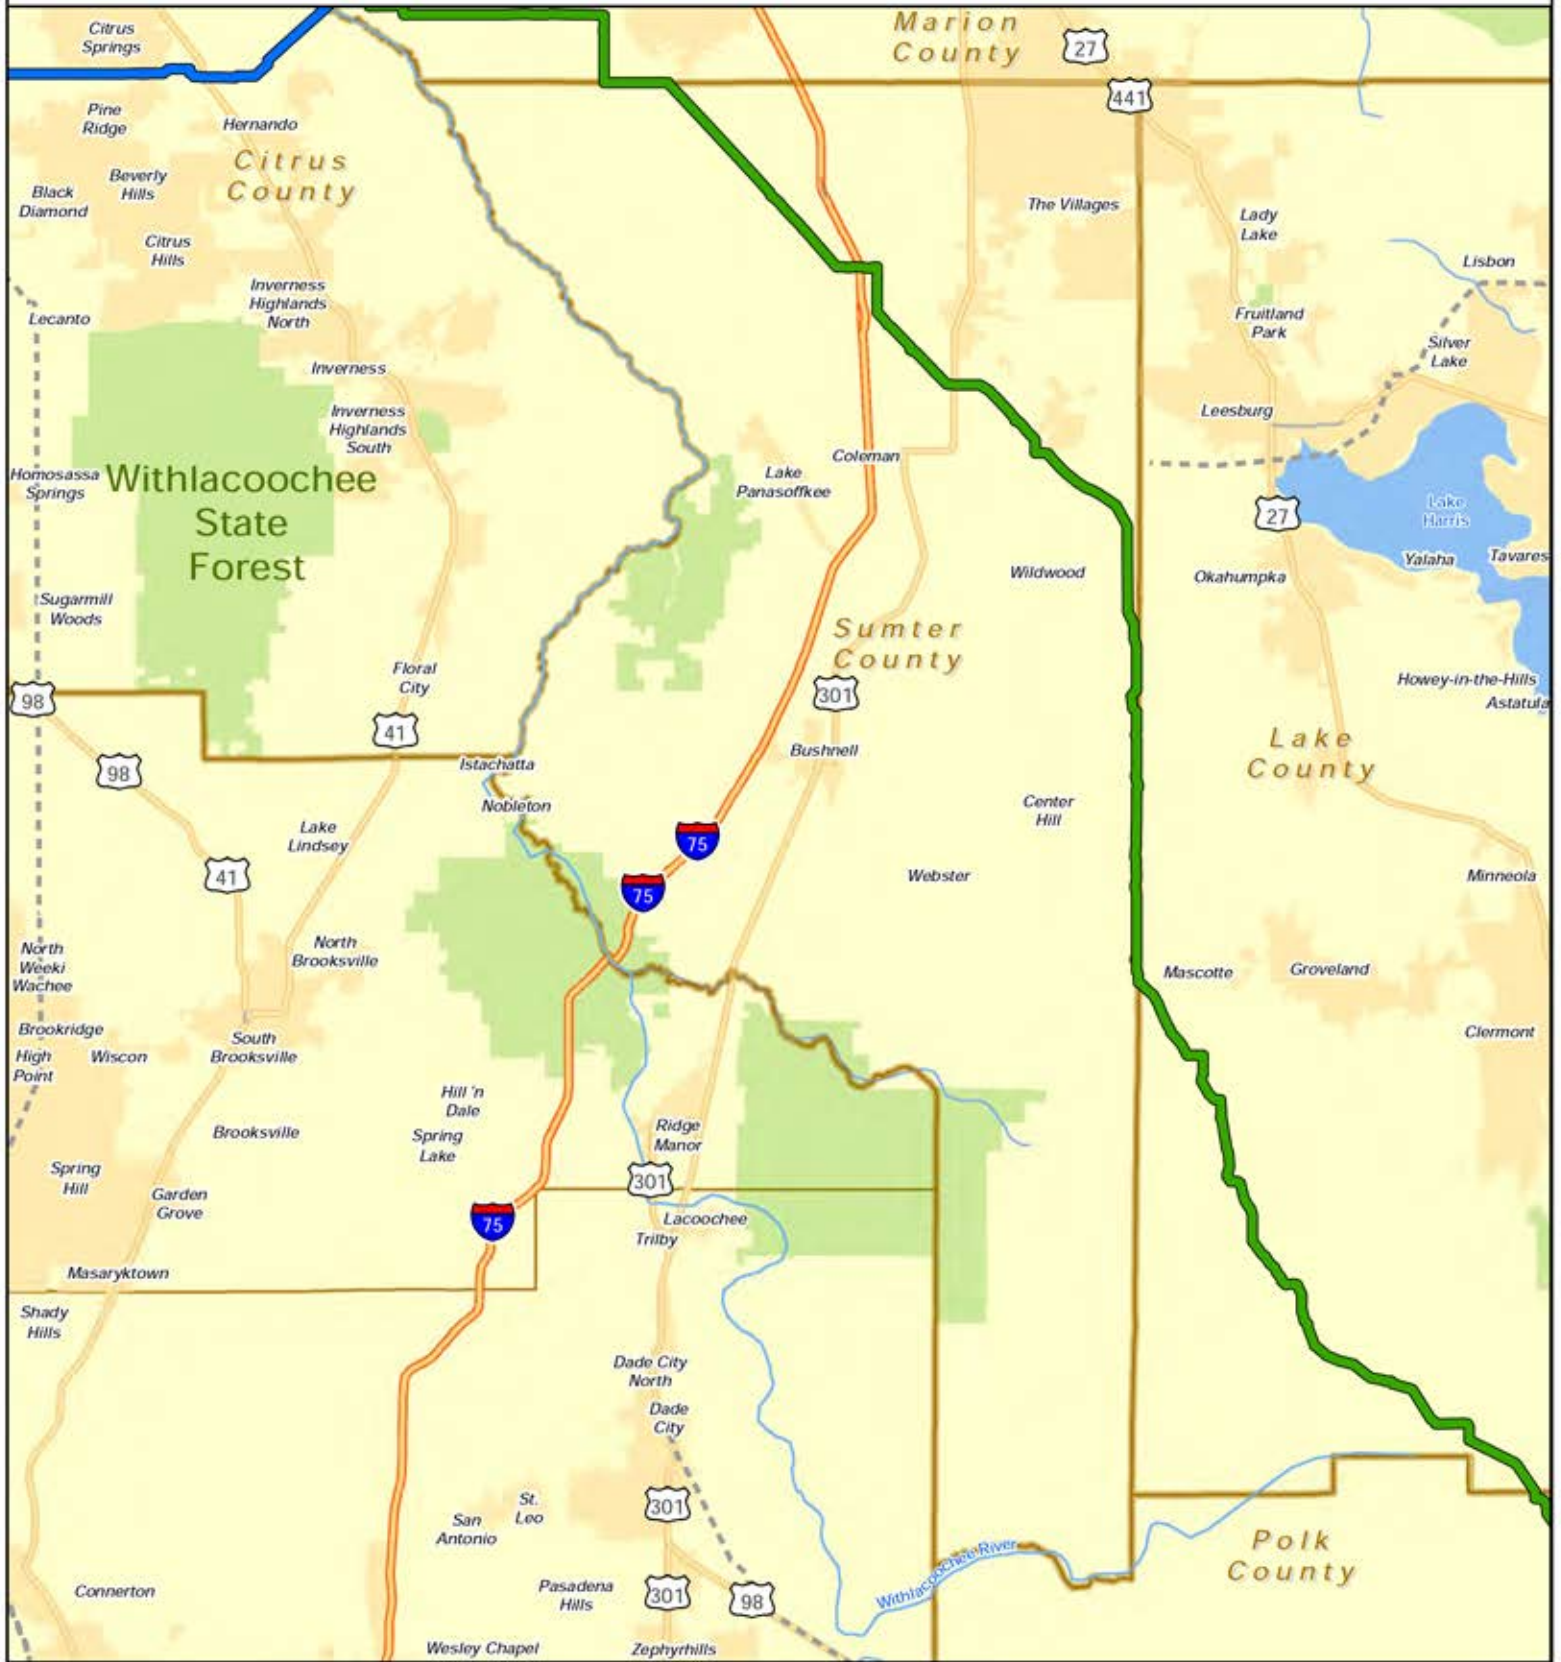

SUMTER COUNTY, FLORIDA

Legend

- █ PROPOSED SABAL TRAIL PIPELINE
- █ PROPOSED SABAL TRAIL CITRUS COUNTY LINE
- EXISTING PIPELINES