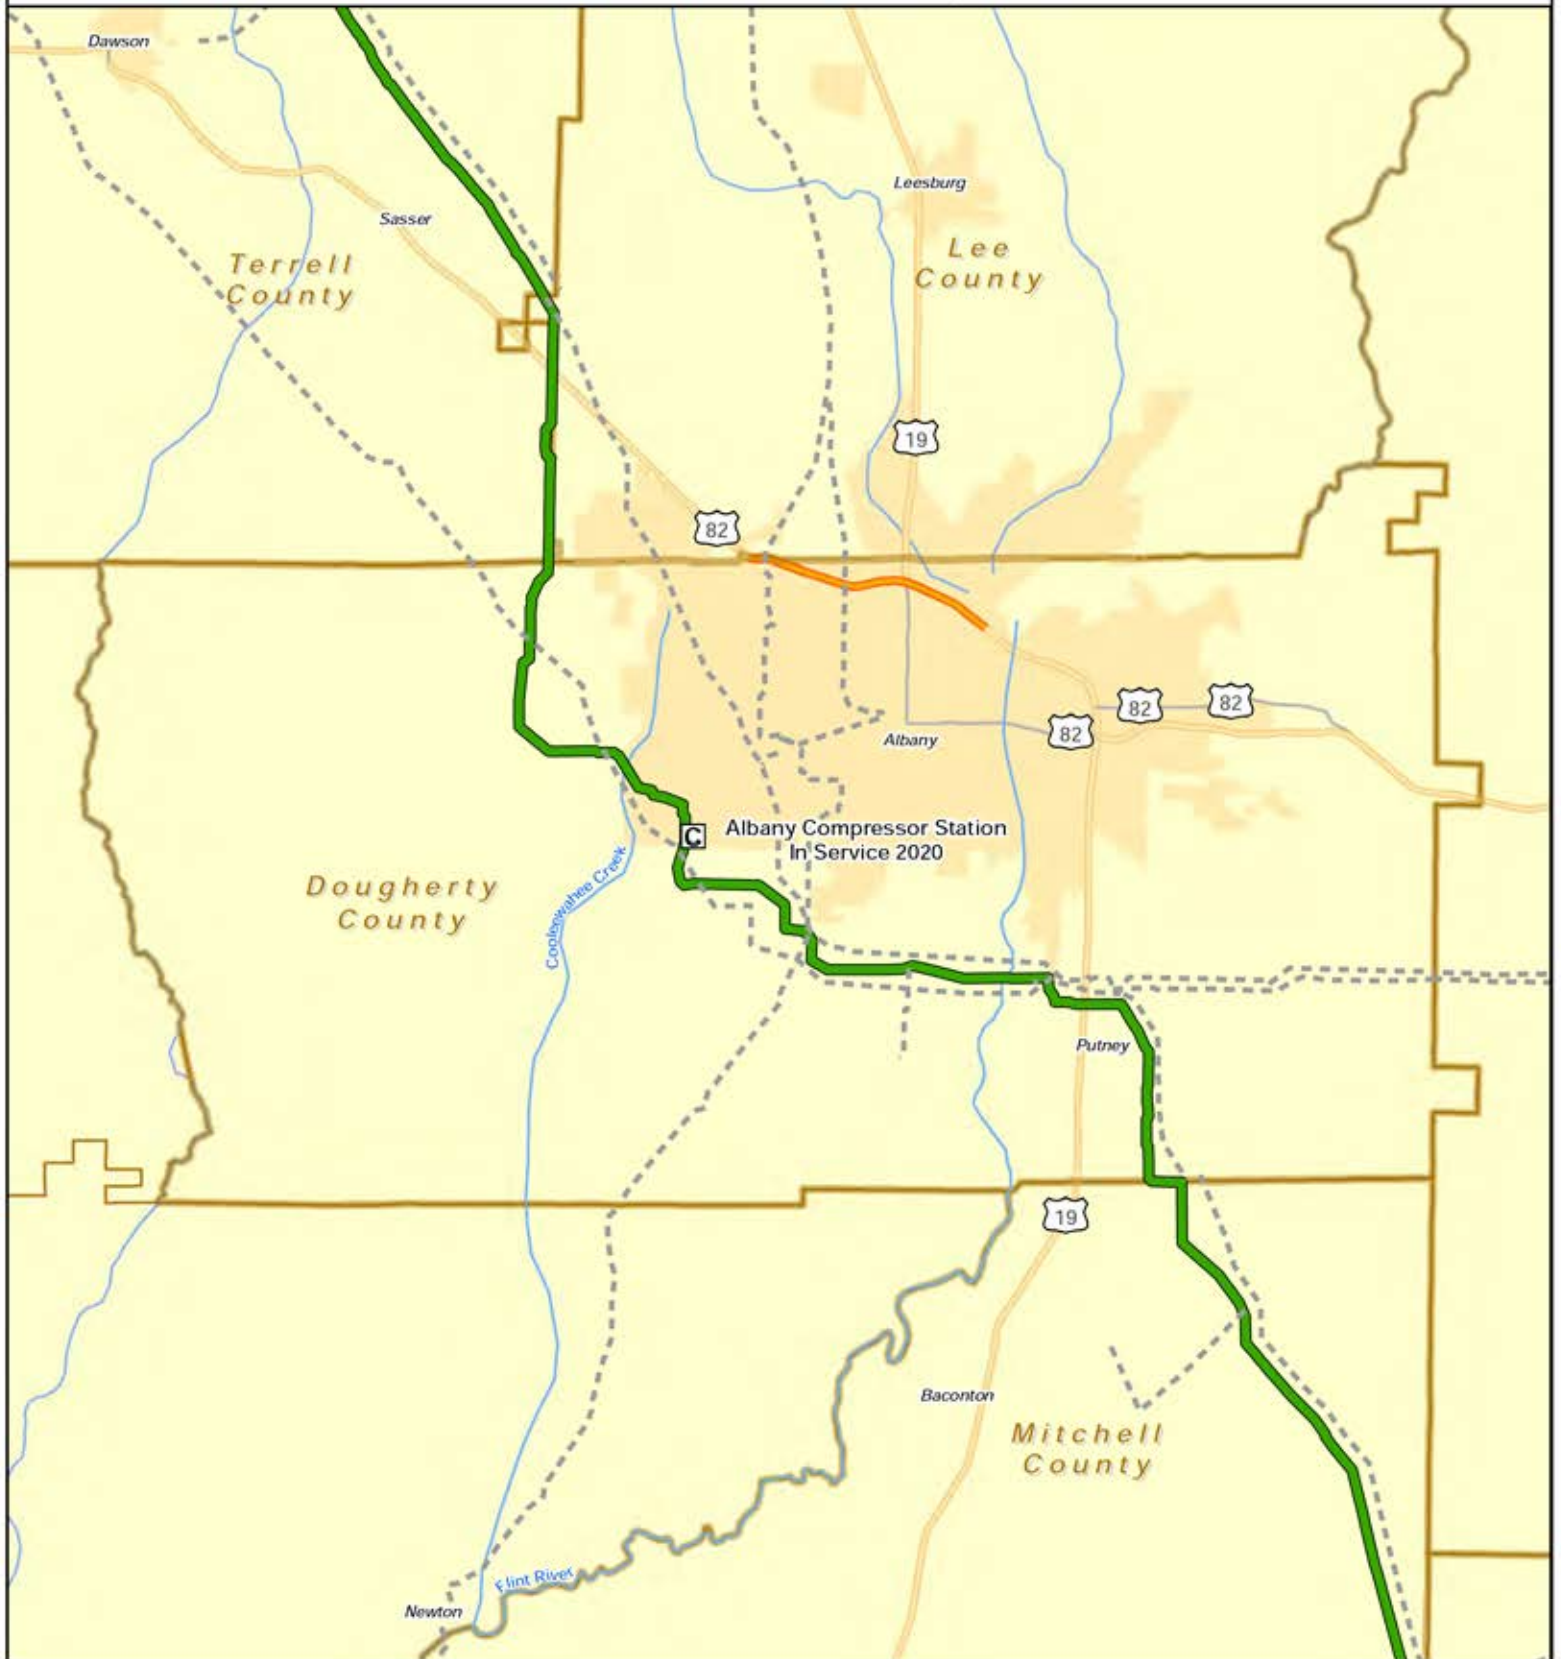

# DOUGHERTY COUNTY, GEORGIA

## Legend

-  PROPOSED COMPRESSOR STATION LOCATION
-  PROPOSED SABAL TRAIL PIPELINE
-  EXISTING PIPELINES