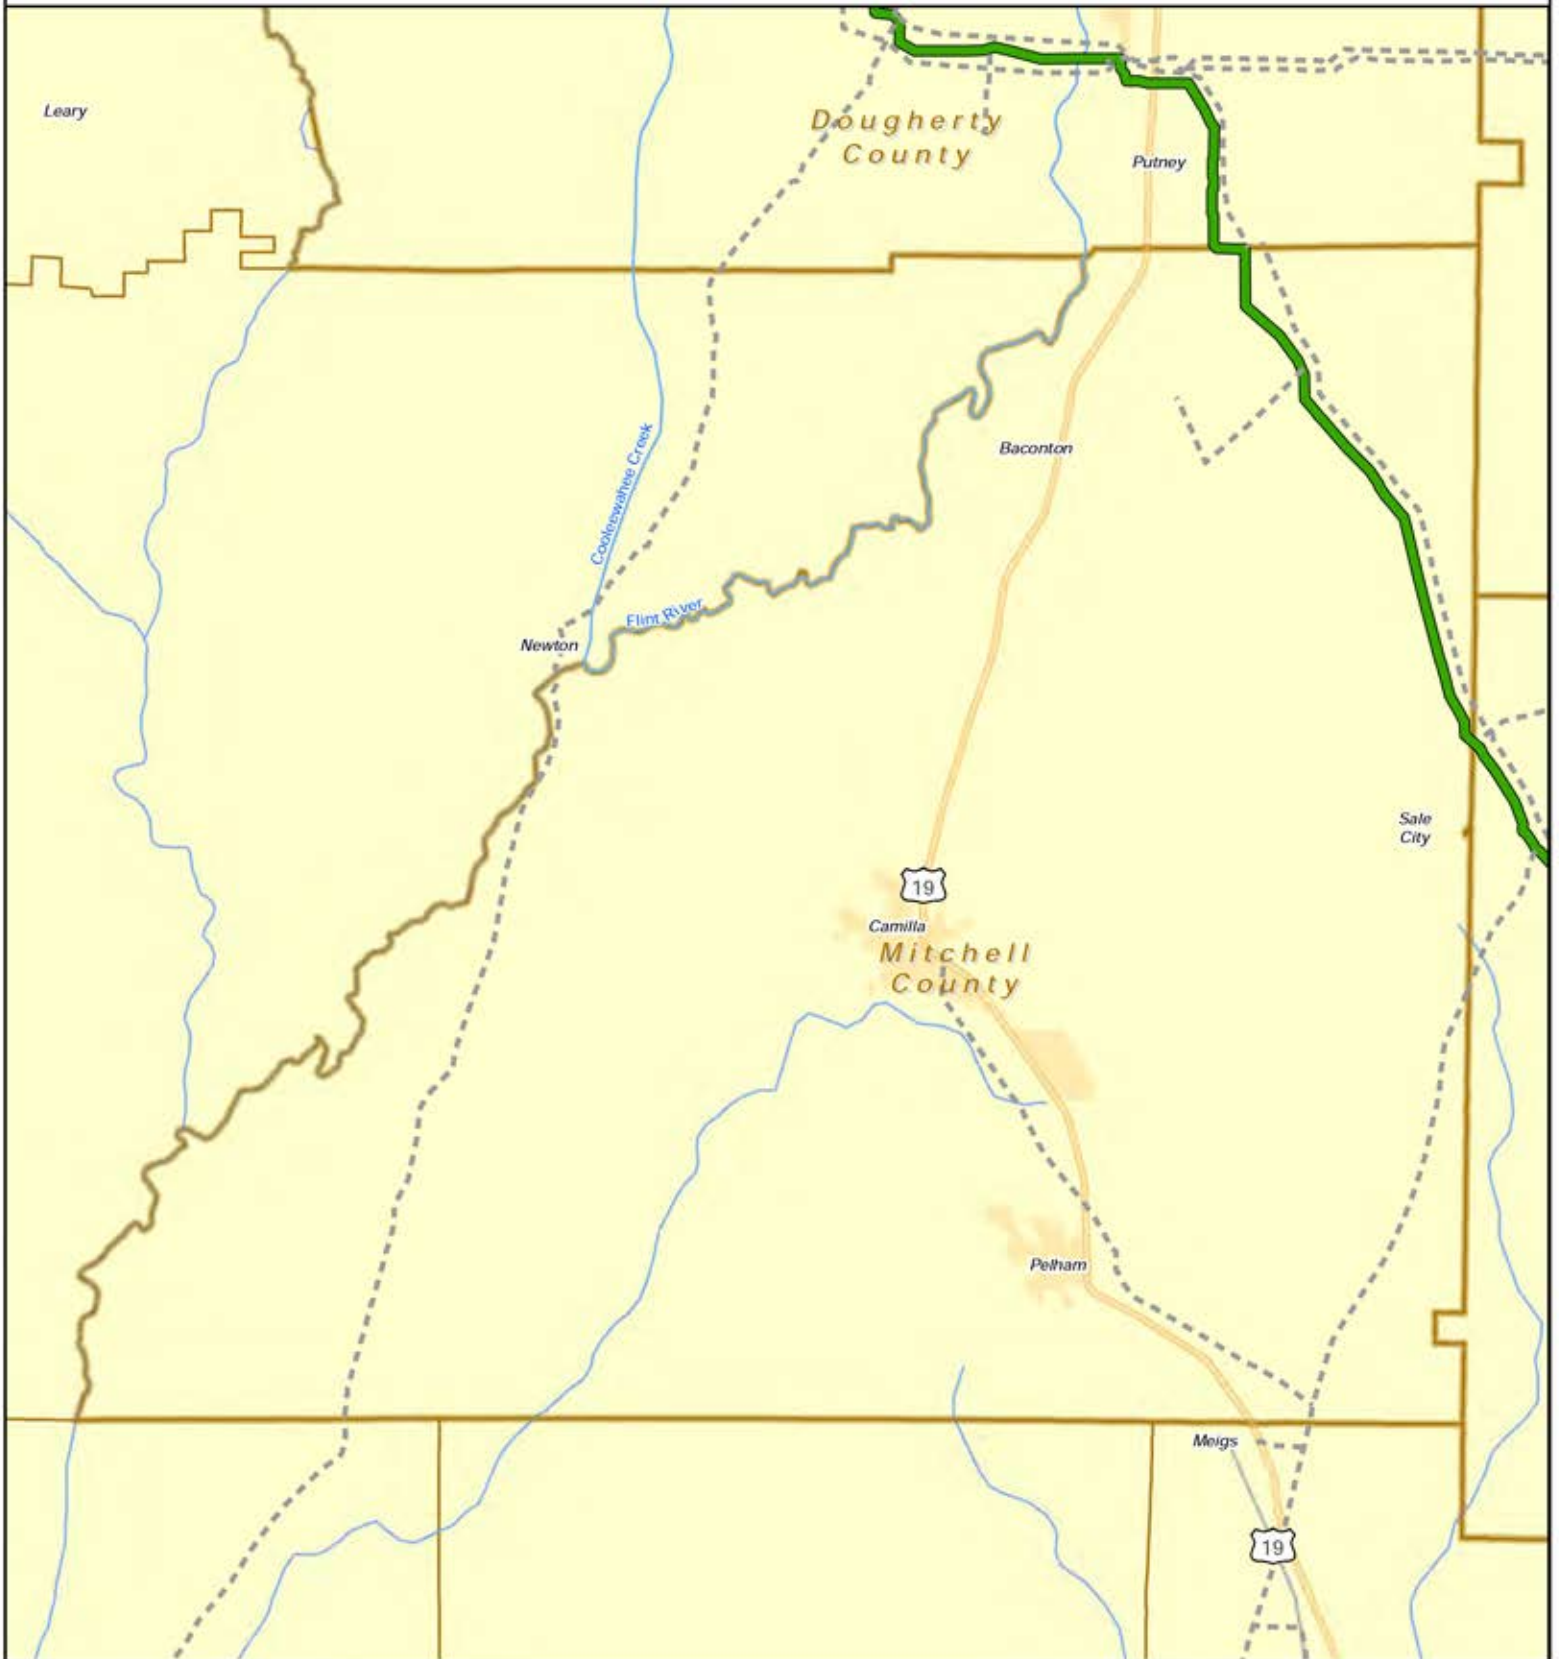

MITCHELL COUNTY, GEORGIA

Legend

-  PROPOSED SABAL TRAIL PIPELINE
-  EXISTING PIPELINES