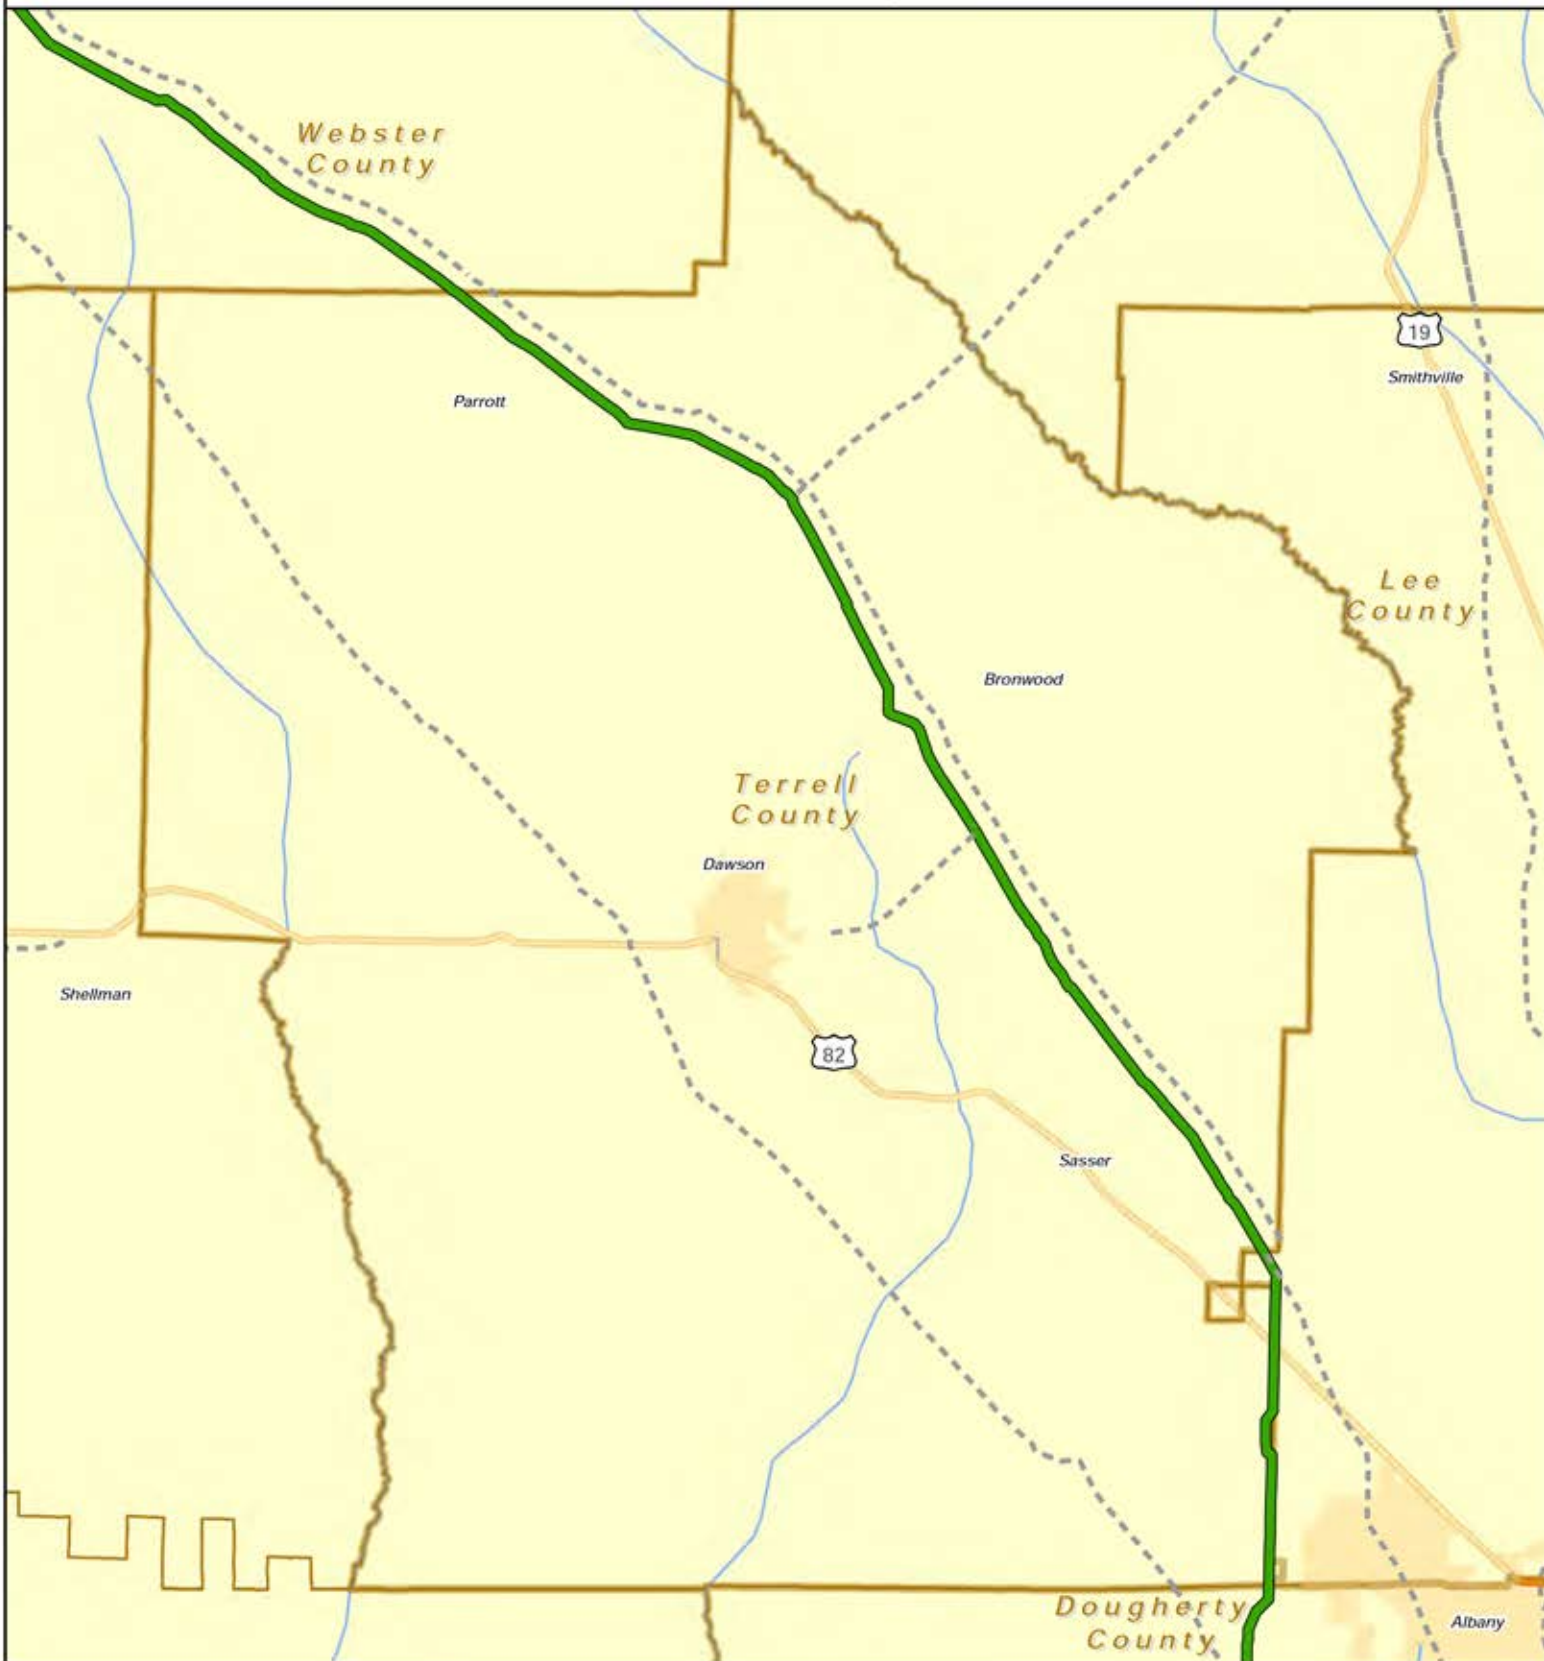

TERRELL COUNTY, GEORGIA

Legend

-  PROPOSED SABAL TRAIL PIPELINE
-  EXISTING PIPELINES