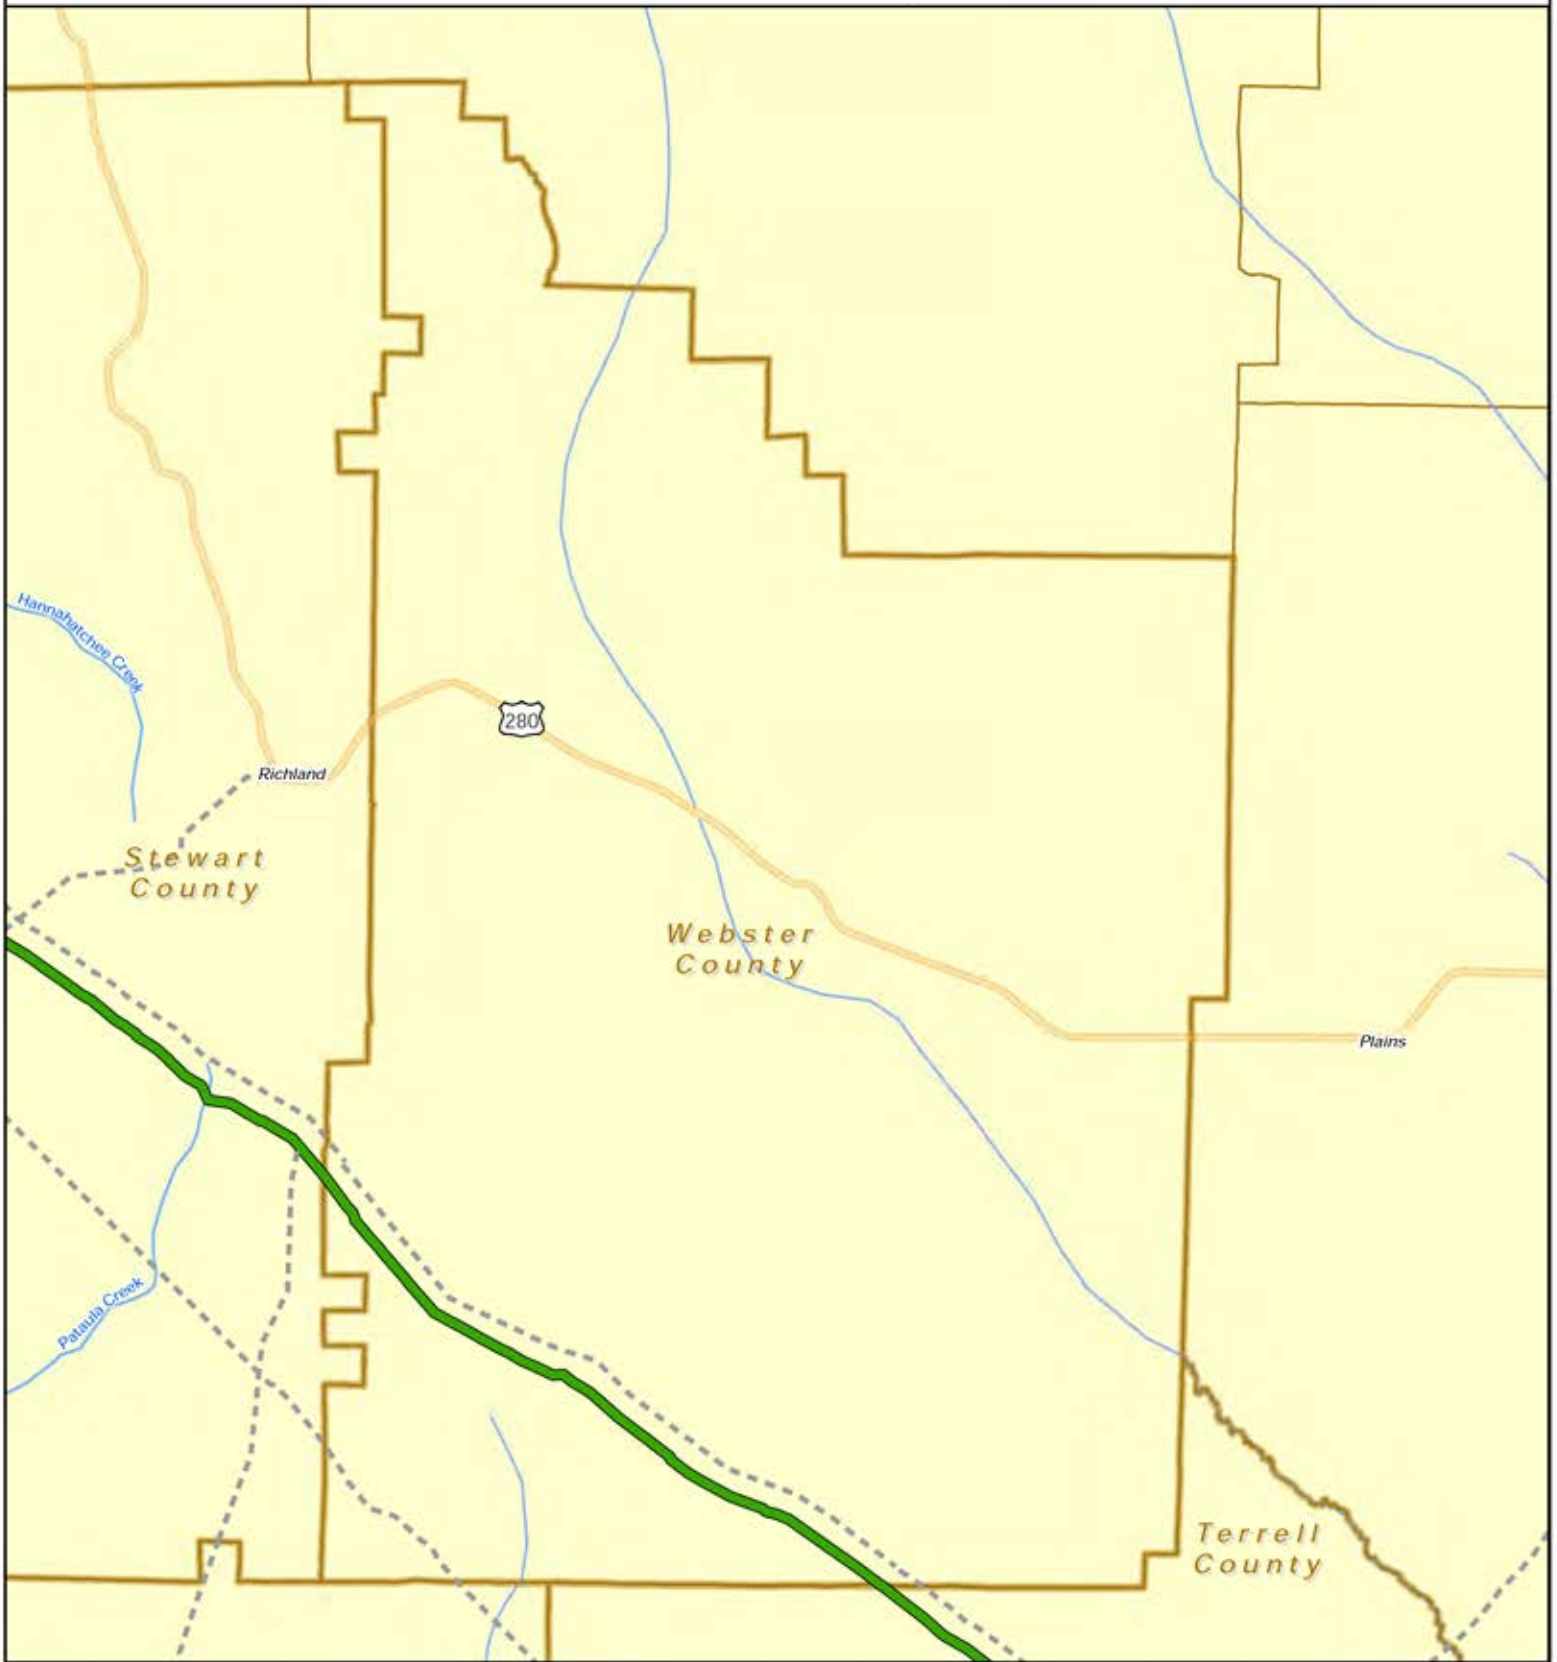

WEBSTER COUNTY, GEORGIA

Legend

-  PROPOSED SABAL TRAIL PIPELINE
-  EXISTING PIPELINES